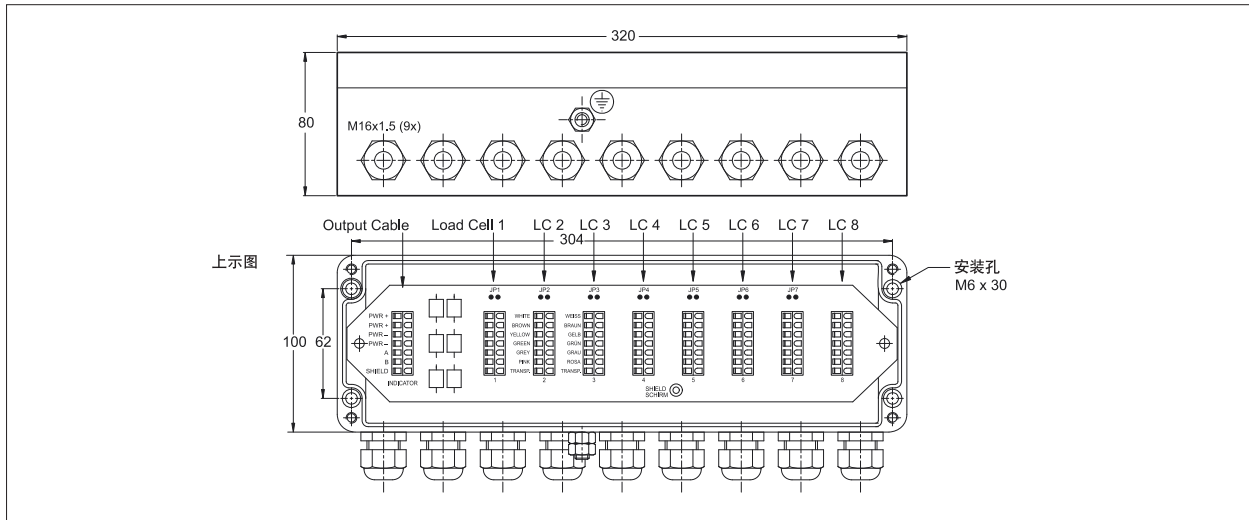

Type KPFD-8 Junction Boxes, Polyester

KPFD-8 数字接线盒

Important Features

- Connection for up to 8 digital load cells.
- Rugged polyester industrial box.
- Protection IP 66.
- Including surge arrestors.

主要特点

- 连接8个数字传感器
- 聚脂外壳
- 防护等级IP66
- 防雷击

Dimensions 尺寸

Wiring 连线

Note: 注意

*Cable gland M16x1.5 for cable diameter 5...10 mm. 对于直径为5...10mm的电缆应使用M16x1.5的电缆腺