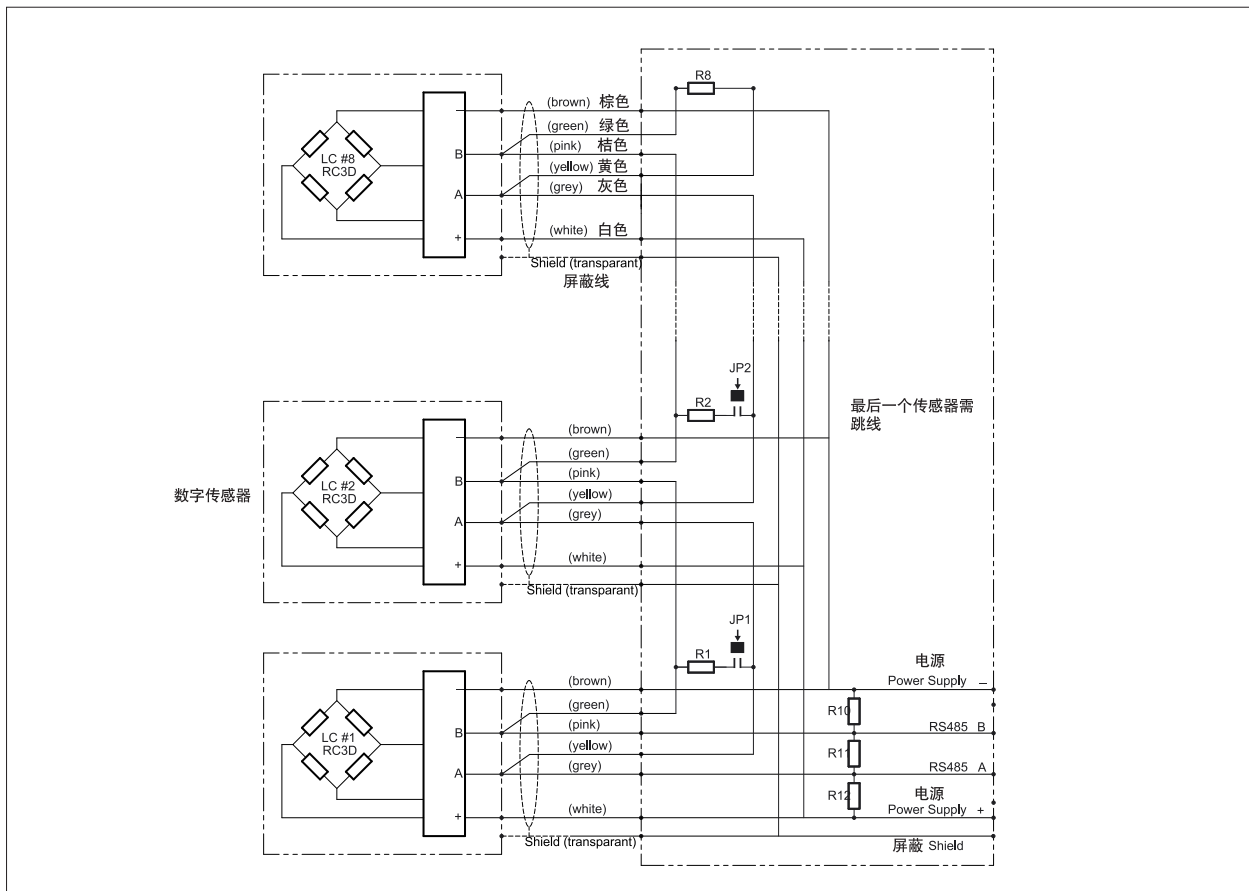

Type KPFD-8 Junction Boxes, Polyester

KPFD-8 数字接线盒

Important Features

- Connection for up to 8 digital load cells.
- Rugged polyester industrial box.
- Protection IP 66.
- Including surge arrestors.

主要特点

- 连接8个数字传感器
- 聚脂外壳
- 防护等级IP66
- 防雷击

Dimensions 尺寸

Wiring 连线

Note: 注意

*Cable gland M16x1.5 for cable diameter 5...10 mm. 对于直径为5...10mm的电缆应使用M16x1.5的电缆腺